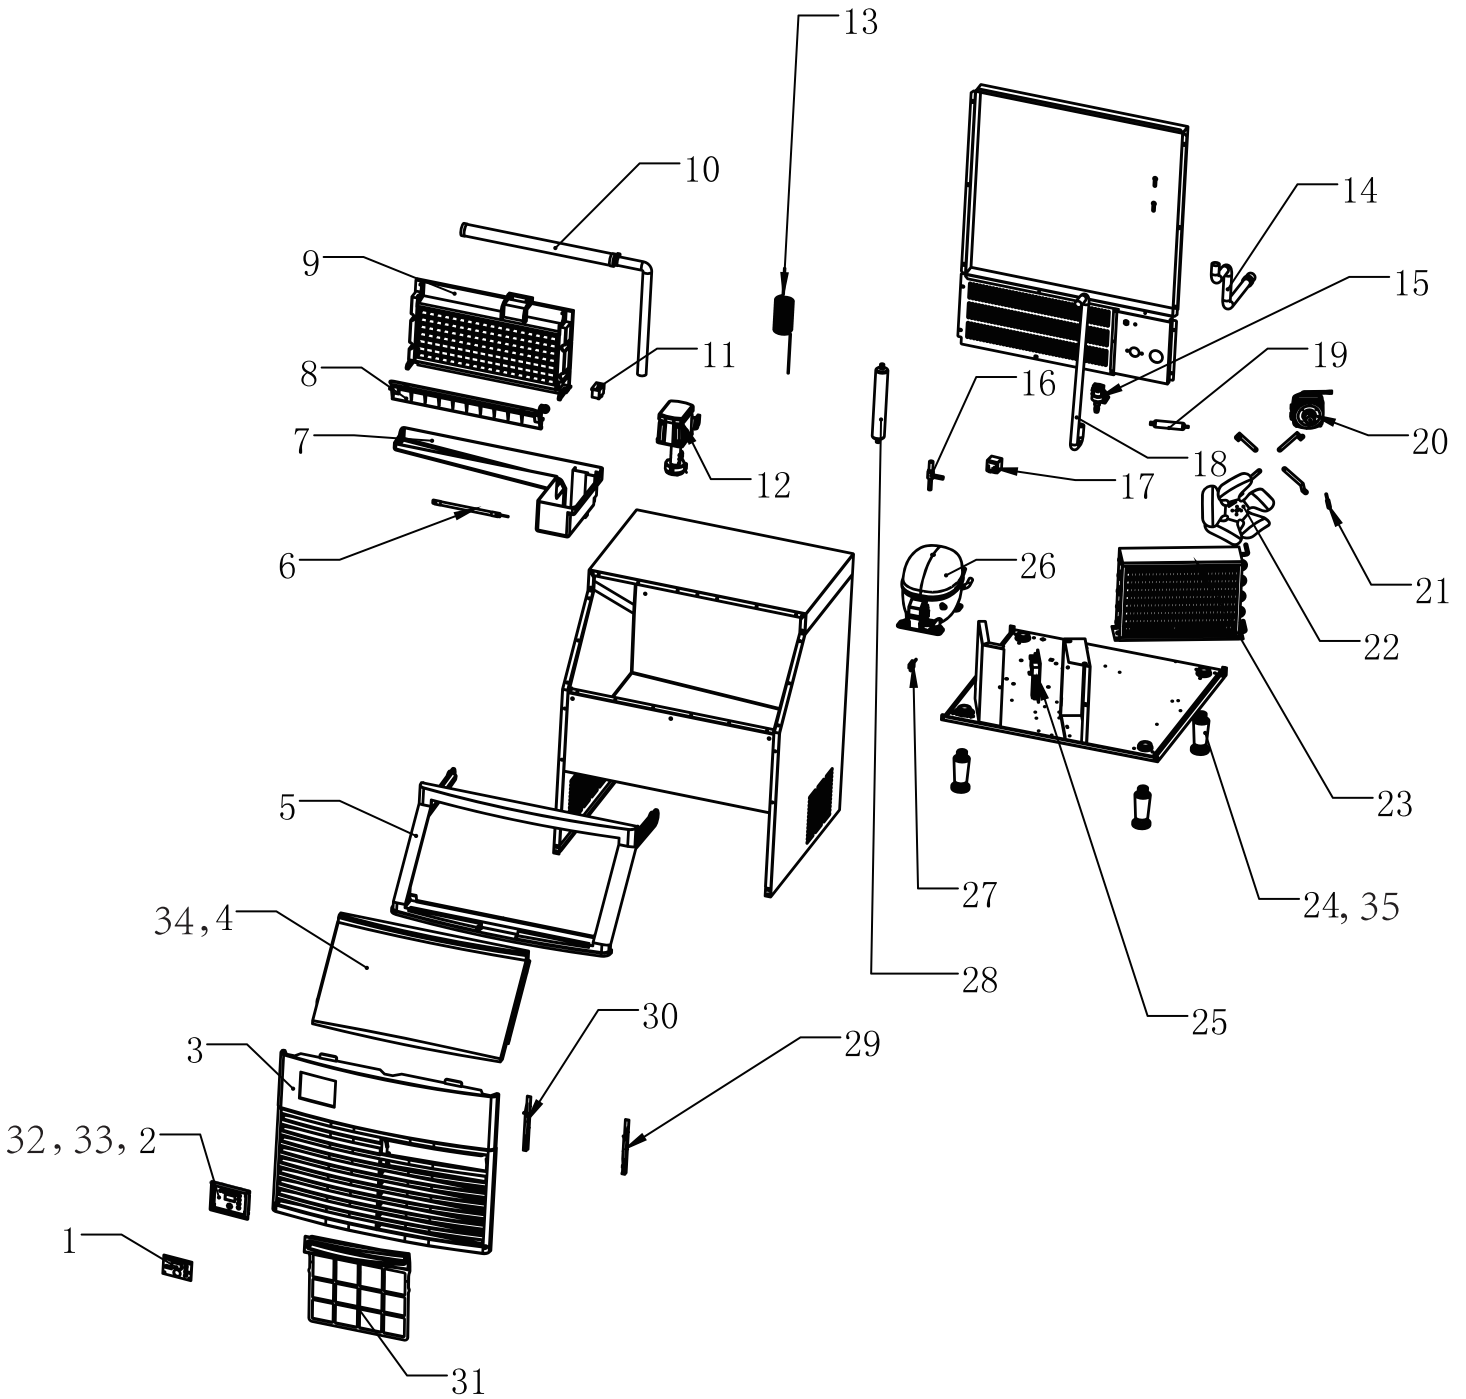

Parts Breakdown

Model IC-CN-0219S 47484

Parts Breakdown

Model IC-CN-0219S 47484

| Item No. | Description | Position | Item No. | Description | Position | Item No. | Description | Position |
|----------|---|----------|----------|-------------------------------|----------|----------|---|----------|
| AC886 | Display Panel for 47484 | 1 | AK073 | Capillary for 47484 | 13 | AC885 | PC Board for 47484 | 25 |
| AK038 | Display Panel Bracket for Vertical Type for 47484 | 2 | AF020 | Ice Bin Drain Pipe for 47484 | 14 | AK076 | Compressor NUY80RR for 47484 | 26 |
| AK066 | Front Ventilation Window for 47484 | 3 | AK054 | Inlet Valve for 47484 | 15 | AK060 | LED Lamp Reed Tube Magnetic Switch for 47484 | 27 |
| AK067 | Door Panel Assembly - Black Gray for 47484 | 4 | AC881 | Defrost Valve Body for 47484 | 16 | AK052 | Gas-Liquid Separator for 47484 | 28 |
| AK068 | Door Frame Assembly - Black Gray for 47484 | 5 | AC882 | Defrost Valve Coil for 47484 | 17 | AK077 | Filter Right Card Slot for 47484 | 29 |
| AK044 | Cold Light for 47484 | 6 | AK053 | Silicone Hose for 47484 | 18 | AK078 | Filter Left Card Slot for 47484 | 30 |
| AK069 | Sink-160 for 47484 | 7 | AK058 | Dry Filter for 47484 | 19 | AK079 | Ventilation Window Filter for 47484 | 31 |
| AK070 | Skateboard for 47484 | 8 | AK055 | Fan for 47484 | 20 | AK062 | Vertical Type Machine Display Board for 47484 | 32 |
| AK071 | Evaporator-91 for 47484 | 9 | AC874 | Condensation Sensor for 47484 | 21 | AK063 | Control Panel Labeled-31 for 47484 | 33 |
| AK072 | Sprinkler Tube Assembly for 47484 | 10 | AK074 | Fan Blades for 47484 | 22 | AK080 | Outer Door Panel for 47484 | 34 |
| AK047 | Ice Full Sensor - Hall Type for 47484 | 11 | AK075 | Condenser for 47484 | 23 | AK065 | Foot Block for 47484 | 35 |
| AK050 | Pump Assembly for 47484 | 12 | AK059 | Foot Body for 47484 | 24 | | | |